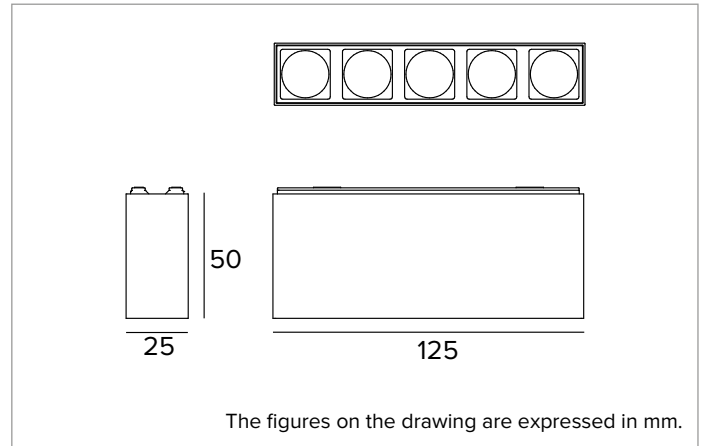

SOURCE

Hugh efficiency Ra90 LED Emitter.

Energy efficiency class: F

Nominal power: 7,3W

Nominal flux: 674lm

Colour rendering index: 90

Rf: 91.4

Rg: 103.9

CCT nominal: 3500K

SDCM: 2

Lifetime (L80/B10): >50000h tq +25°C

ILLUMINOTECHNICAL CHARACTERISTICS

The medium wide flood optical system has acrylic lenses and a black polycarbonate frame. The light is suitable for installation in work environments UGR<19 (EN12464-1).

Optic: LENS

Beam angles: MWFL

Optical efficiency: 72%

Fixture flux: 487lm

Luminous efficacy: 59lm/W

Photobiological safety: Compliant with RG1 low risk group

MECHANICAL CHARACTERISTICS

Black painted die-cast aluminium body. Multiple fixed light, 125x25mm.

Colour and finish: Deep black

Dimensions: 25x125mm

Weight: 0.13Kg

Version: 5X STANDARD

Degree of protection: IP20

ELECTRICAL CHARACTERISTICS

Fixture Power: 8W

Power supply: 48Vdc

Insulation Class: CLASS 3

Class F: YES

Ambient temperature: 0°C / +25°C

INSTALLATION

Extremely rapid, versatile and simple mechanical and electrical coupling system using magnets which support the fixture on the Power Track and feed power inside the fixture on all versions.

NOTES

110-277Vac version available on request.

WARRANTY

5 years.

Due to the technological evolution of the electronic components, the data provided may be updated, and as such, confirmation must be requested during the order process.

Luminous flux and power supply have +/-10% tolerances with respect to the indicated value. tq +25°C (CIE 121).

We reserve the right to make technical changes.

Targetti Sankey S.r.l.
Via Pratese, 164
50145 Firenze - Italy
Tel: +39 055 37911
targetti.com
targetti@targetti.com

CCIAA Firenze
Share Capital:
€ 500.000,00
VAT N. (IT):
01537660480
R.E.A.: FI-275656

TARGETTI